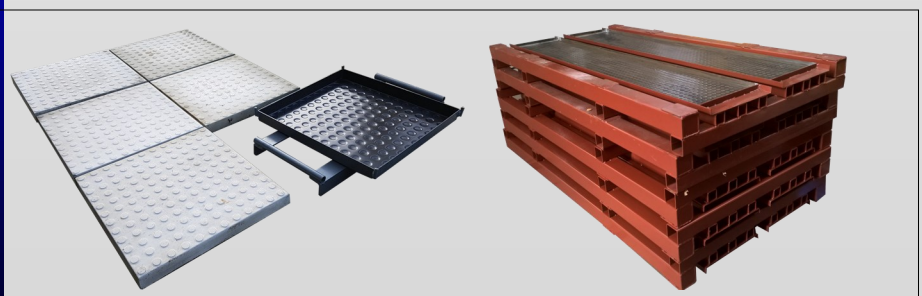

## Garage Panel Moulds

Available in:

- Single Hand moulds
- Gangs

*All sizes including bespoke styles*

## Cattle & Pig Slats

Available in:

- Gangs
- Heavy Duty Cattel Slat Manhole

*All sizes including custom configurations and features styles*

## Tactile Paving & Marina Planks

Available in:

- Single Hand moulds
- Gangs

*All sizes including bespoke styles*