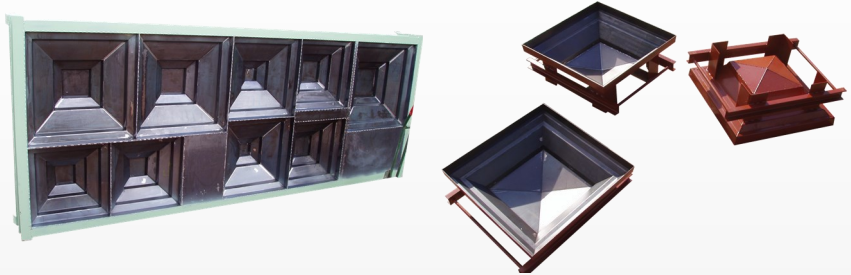

Ornate Pier Caps

Available in:

- Single Hand moulds
- Gangs

All sizes including bespoke styles