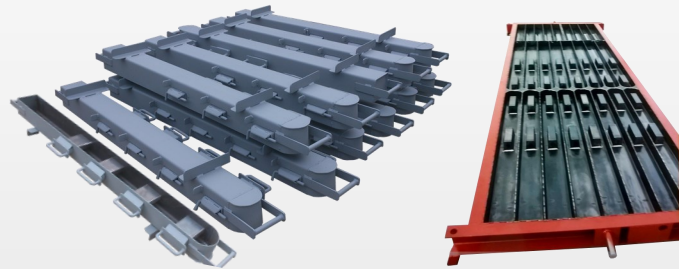

## Ornate Pier Caps

Available in:

- Single Hand moulds
- Gangs

*All sizes including bespoke styles*

## Rail & Fence Posts

Available in:

- Single Hand moulds
- Gangs

*All sizes including bespoke styles*

## Kerbs

Available in:

- Single Hand moulds
- Gangs
- Drainage kerbs
- Transition Kerbs

*All sizes including bespoke styles*